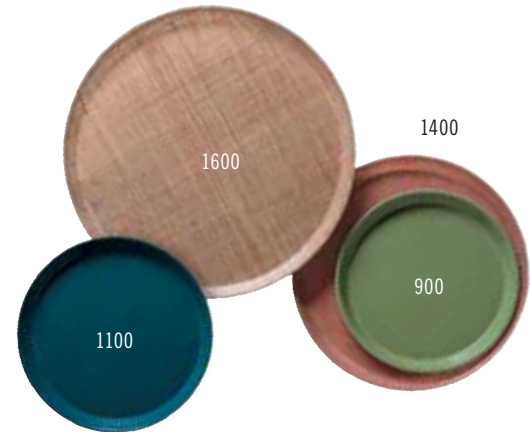

CAMTRAY®

Oval Camtrays

Perfect for banquet service.

Available in Group I colors and patterns (except Doily patterns) and Group III Wood.

Round Camtrays

A favorite for pizza and beverage service.

Available in Group I colors and patterns (except Doily patterns) and Group III Wood.

Insert Camtrays

Fits onto a Camtray to separate hot and cold food, ideal for dietary tray service.

Available in Group I colors and patterns (except Doily patterns) and Group III Wood.

CODE	DIMENSIONS	CASE PACK	LIST PRICE EA.	
			GROUP I	GROUP III
Oval				
2500*	19 ³ / ₄ " x 24"	6	\$	\$
2700*	22" x 26 ³ / ₈ "	6		
Round				
900*	9"	12		
1000*	10"	12		
1100	11"	12		
1200*	12"	12		
1300*	13"	12		
1400	14"	12		
1550*	16" low profile	12		
1600	16"	12		
1950*	19 ¹ / ₂ " low profile	12		
Insert				
1015* (2 trays fit into a 1520)	10 ³ / ₈ " x 15"	24		
1116* (2 trays fit into a 1622)	10 ³ / ₈ " x 15 ³ / ₈ "	24		