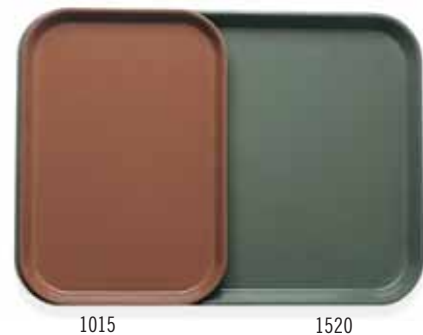

CAMTRAY®

Oval Camtrays

Perfect for banquet service.

Available in Group I colors and patterns (except Doily patterns) and Group III Wood.

Round Camtrays

A favorite for pizza and beverage service.

Available in Group I colors and patterns (except Doily patterns) and Group III Wood.

Insert Camtrays

Fits onto a Camtray to separate hot and cold food, ideal for dietary tray service.

Available in Group I colors and patterns (except Doily patterns) and Group III Wood.

CODE	DIMENSIONS	CASE PACK	LIST PRICE EA.	
			GROUP I	GROUP III
Oval				
2500*	19 ³ / ₄ " x 24"	6	\$	\$
2700*	22" x 26 ³ / ₈ "	6		
Round				
900*	9"	12		
1000*	10"	12		
1100	11"	12		
1200*	12"	12		
1300*	13"	12		
1400	14"	12		
1550*	16" low profile	12		
1600	16"	12		
1950*	19 ¹ / ₂ " low profile	12		
Insert				
1015* (2 trays fit into a 1520)	10 ³ / ₈ " x 15"	24		
1116* (2 trays fit into a 1622)	10 ³ / ₈ " x 15 ³ / ₈ "	24		