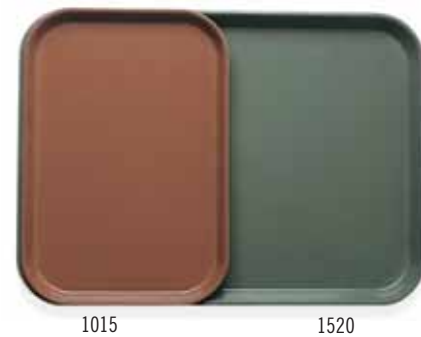

CAMTRAY®

Oval Camtrays

Perfect for banquet service.

Available in Group I colors and patterns (except Doily patterns) and Group III Wood.

Round Camtrays

A favorite for pizza and beverage service.

Available in Group I colors and patterns (except Doily patterns) and Group III Wood.

Insert Camtrays

Fits onto a Camtray to separate hot and cold food, ideal for dietary tray service.

Available in Group I colors and patterns (except Doily patterns) and Group III Wood.

CODE	DIMENSIONS	CASE PACK	LIST PRICE EA.	
			GROUP I	GROUP III
Oval				
2500*	19 ³ / ₄ " x 24"	6	\$	\$
2700*	22" x 26 ³ / ₈ "	6		
Round				
900*	9"	12		
1000*	10"	12		
1100	11"	12		
1200*	12"	12		
1300*	13"	12		
1400	14"	12		
1550*	16" low profile	12		
1600	16"	12		
1950*	19 ¹ / ₂ " low profile	12		
Insert				
1015* (2 trays fit into a 1520)	10 ³ / ₈ " x 15"	24		
1116* (2 trays fit into a 1622)	10 ³ / ₈ " x 15 ³ / ₈ "	24		