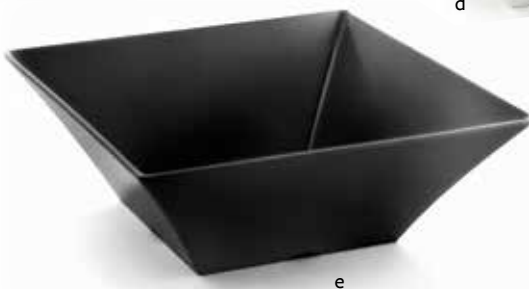

SAUCE BOWLS, MELAMINE				
<input type="checkbox"/> d. MB21	Square Sauce Bowl 3 x 1"	2 oz	12 ea	12 ea
<input type="checkbox"/> e. MB32	Round Sauce Bowl 3 1/4 x 1 1/2"	2 oz	12 ea	12 ea

FROSTONE COLLECTION™

Unique shapes, sizes, colors and textures. Can hold food up to 212°F / 100°C.
Dishwasher safe. Not microwave or oven safe.

MELAMINE

	Item #	Description	Capacity	Min Order	Case Pack
<input checked="" type="checkbox"/>	a. BKMB94	Square Bowl, Black 10 x 10 x 4"	3 $\frac{7}{8}$ Qt	1 ea	3 ea
<input type="checkbox"/>	b. MB94	Square Bowl, White 10 x 10 x 4"	3 $\frac{7}{8}$ Qt	1 ea	3 ea
<input checked="" type="checkbox"/>	c. BKMB125	Square Bowl, Black 12 $\frac{1}{4}$ x 12 $\frac{1}{4}$ x 5"	6 $\frac{7}{8}$ Qt	1 ea	3 ea
<input type="checkbox"/>	d. MB125	Square Bowl, White 12 $\frac{1}{4}$ x 12 $\frac{1}{4}$ x 5"	6 $\frac{7}{8}$ Qt	1 ea	3 ea
<input checked="" type="checkbox"/>	e. BKMB166	Square Bowl, Black 15 $\frac{3}{4}$ x 15 $\frac{3}{4}$ x 6"	13 $\frac{3}{8}$ Qt	1 ea	3 ea
<input type="checkbox"/>	f. MB166	Square Bowl, White 15 $\frac{3}{4}$ x 15 $\frac{3}{4}$ x 6"	13 $\frac{3}{8}$ Qt	1 ea	3 ea

FROSTONE COLLECTION™

Unique shapes, sizes, colors and textures. Can hold food up to 212°F / 100°C.
Dishwasher safe. Not microwave or oven safe.

9 x 9 x 3¼" SQUARE, ANGLED BOWL, MELAMINE

Item #	Description	Capacity	Min Order	Case Pack
 MB93GNW	Green Outside/White Inside, Glossy Finish	1½ Qt	1 ea	3 ea
 MB93BKW	Black Outside/White Inside, Glossy Finish	1½ Qt	1 ea	3 ea
 MB93	White, Glossy Finish	1½ Qt	1 ea	3 ea