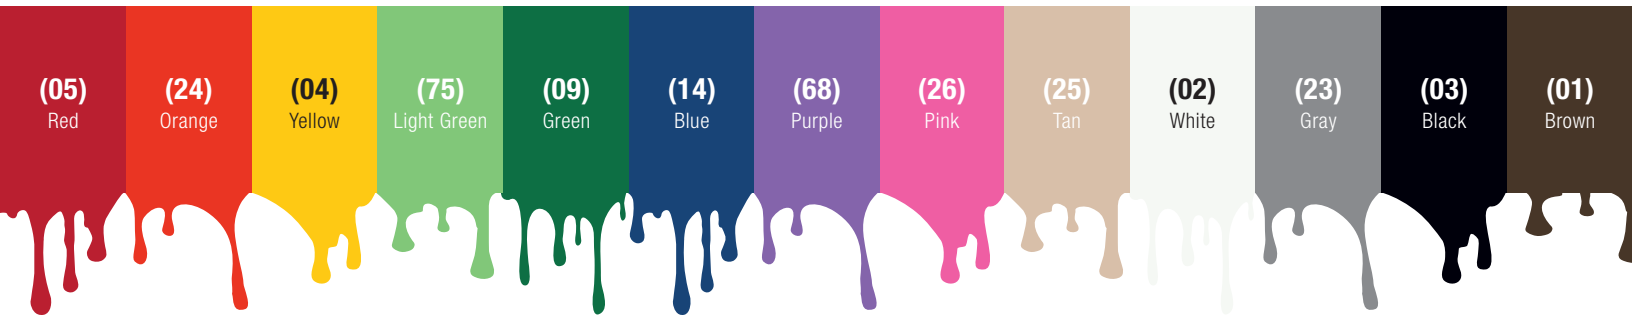

# PICK A COLOR, ANY COLOR.

Develop a safe, reliable HACCP cleaning program with Sparta color-coded products. The colorful, quality items promote safety while reducing the risk of cross-contamination, protecting both your business and your patrons. The color-coded system you have been asking for is finally here, so assemble the colors you need to tailor a coded system that is right for you!

## Benefits & Features

- Efficiently sweeps dust and debris from counters and other surfaces
- Polybutylene bristles are non-absorbent and keep their shape for longer bristle life
- Foam injected block provides additional durability
- Available in medium or soft bristle stiffness
- FDA compliant block and bristles

Prod No	Description	Overall Length	Bristle Trim	Bristle Length / Handle Length	Temp Range (°F)	Color*	Pack
<b>Counter/Bench Brushes</b>							
40480EC	Counter/Bench Brush, Medium Bristles	13.5"	1.75"	8" / 5"	-40° to 125°	01, 02, 03, 04, 05, 09, 14, 23, 24, 25, 26, 68, 75	6 ea

Some colors may only be available for pre-order.