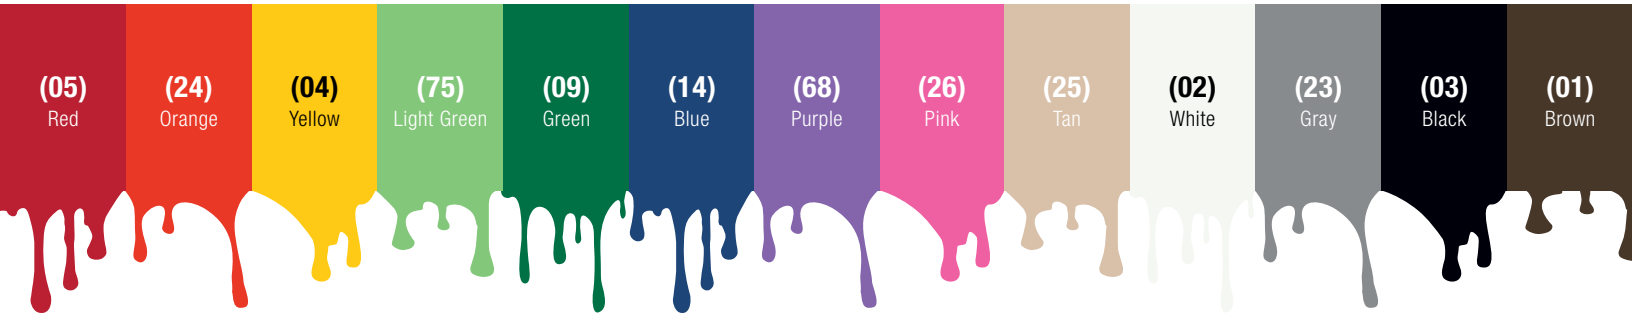

PICK A COLOR, ANY COLOR.

Develop a safe, reliable HACCP cleaning program with Sparta color-coded products. The colorful, quality items promote safety while reducing the risk of cross-contamination, protecting both your business and your patrons. The color-coded system you have been asking for is finally here, so assemble the colors you need to tailor a coded system that is right for you!

Benefits & Features

- Crimped bristles resist absorbing oils and moisture and wash easily
- Split shape cleans flat surfaces, under counters, around equipment and along baseboards
- Foam-injected block provides additional durability
- Standard 3/4-5 ACME thread fits a variety of standard handles (sold separately)
- FDA compliant block and bristles
- BPA free

| Prod No | Description | Length | Bristle Trim | Temp Range (°F) | Color* | Pack |
|-----------------------------|---|--------|--------------|-----------------|--|------|
| Bi-Level Scrub Brush | | | | | | |
| 40422EC | Bi-Level Scrub Brush with Side Bristles | 10" | 1.75" | -40° to 125° | 01, 02, 03, 04, 05, 09, 14, 23, 24, 25, 26, 68, 75 | 6 ea |
| 40423EC | Bi-Level Scrub Brush | 10" | 1.75" | -40° to 125° | 01, 02, 03, 04, 05, 09, 14, 23, 24, 25, 26, 68, 75 | 6 ea |

Some colors may only be available for pre-order.