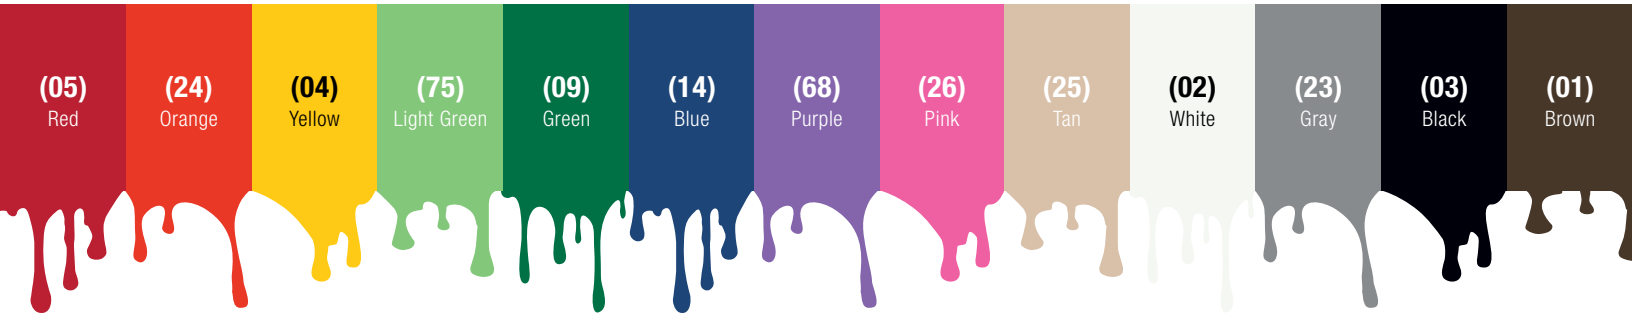

# PICK A COLOR, ANY COLOR.

Develop a safe, reliable HACCP cleaning program with Sparta color-coded products. The colorful, quality items promote safety while reducing the risk of cross-contamination, protecting both your business and your patrons. The color-coded system you have been asking for is finally here, so assemble the colors you need to tailor a coded system that is right for you!

## Benefits & Features

- Crimped bristles resist absorbing oils and moisture and wash easily
- Split shape cleans flat surfaces, under counters, around equipment and along baseboards
- Foam-injected block provides additional durability
- Standard 3/4-5 ACME thread fits a variety of standard handles (sold separately)
- FDA compliant block and bristles
- BPA free

Prod No	Description	Length	Bristle Trim	Temp Range (°F)	Color*	Pack
<b>Bi-Level Scrub Brush</b>						
40422EC	Bi-Level Scrub Brush with Side Bristles	10"	1.75"	-40° to 125°	01, 02, 03, 04, 05, 09, 14, 23, 24, 25, 26, 68, 75	6 ea
40423EC	Bi-Level Scrub Brush	10"	1.75"	-40° to 125°	01, 02, 03, 04, 05, 09, 14, 23, 24, 25, 26, 68, 75	6 ea

Some colors may only be available for pre-order.