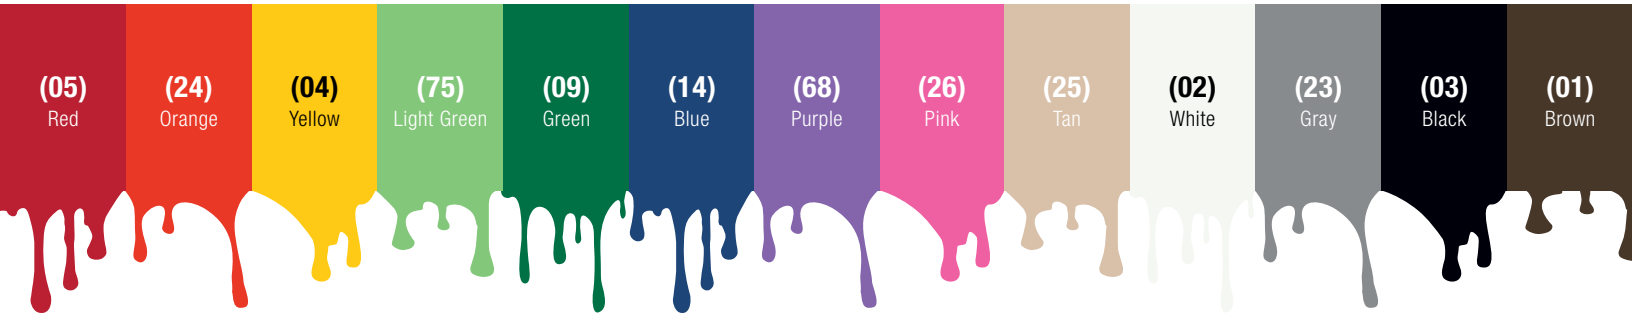

PICK A COLOR, ANY COLOR.

Develop a safe, reliable HACCP cleaning program with Sparta color-coded products. The colorful, quality items promote safety while reducing the risk of cross-contamination, protecting both your business and your patrons. The color-coded system you have been asking for is finally here, so assemble the colors you need to tailor a coded system that is right for you!

Benefits & Features

- Natural aluminum handle with color-coded tip and cap
- No paint prevents contamination with detached particles
- Hanging cap keeps the handle off the ground and organized
- One inch handle diameter is more comfortable to use
- Standard 3/4" threaded plastic tip

Prod No	Description	Length	Tip Style	Color*	Pack
Aluminum Handles					
40246EC	Aluminum Handle	30"	3/4" ACME Threaded	01, 02, 03, 04, 05, 09, 14, 23, 24, 25, 26, 68, 75	12 ea
40216EC	Aluminum Handle	48"	3/4" ACME Threaded	01, 02, 03, 04, 05, 09, 14, 23, 24, 25, 26, 68, 75	12 ea
40226EC	Aluminum Handle	60"	3/4" ACME Threaded	01, 02, 03, 04, 05, 09, 14, 23, 24, 25, 26, 68, 75	12 ea

Some colors may only be available for pre-order.