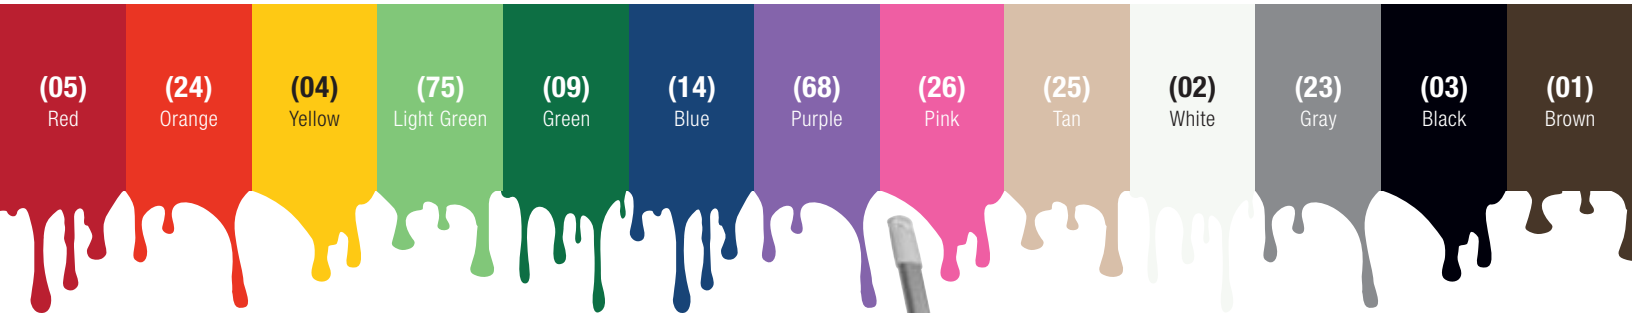

PICK A COLOR, ANY COLOR.

Develop a safe, reliable HACCP cleaning program with Sparta color-coded products. The colorful, quality items promote safety while reducing the risk of cross-contamination, protecting both your business and your patrons. The color-coded system you have been asking for is finally here, so assemble the colors you need to tailor a coded system that is right for you!

Benefits & Features

- Aluminum handle provides stability for long-lasting use
- Yoke locks into bail for easy waste disposal
- Serrated edge allows you to “comb” the broom

Prod No	Description	Pan Dimensions (L x W x H)	Overall Dimensions (L x W x H)	Color*	Pack
Upright Dustpan					
361410EC	Upright Dustpan	12" x 11" x 3.5"	12" x 11" x 30"	01, 02, 03, 04, 05, 09, 14, 23, 24, 25, 26, 68, 75	6 ea

Some colors may only be available for pre-order.